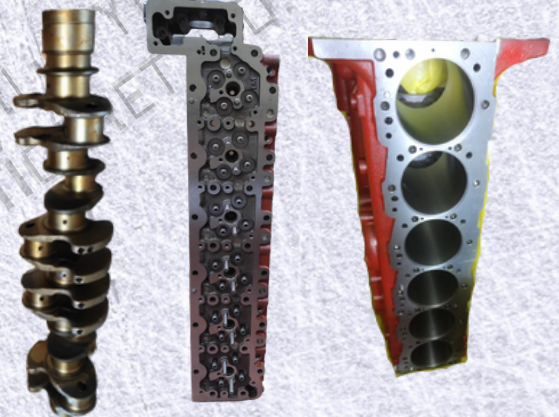

Piston Pins and Ring Set

Cylinder Heads

Water and Fuel Pumps

Relief Valves

Speed and Pressure Sensors

Hydraulic Pumps and Repair Kits

Seal Oils

Engine Fans

Couplings

Piston Ring Pim Set

Injector Assy.'s and Sleeves

Coolers and Covers

EGR Coolers

Cylinder Heads and Blocks

Rocker Arms and Camshafts

Dampers and Pulleys