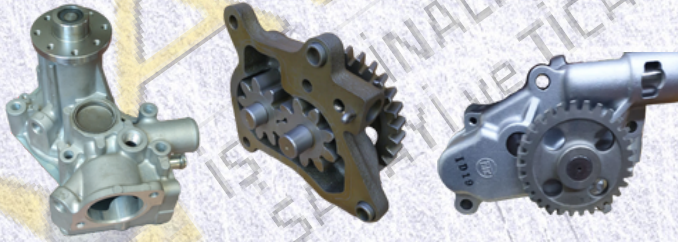

Piston Pin Ring Set

Fuel and Oil Pumps

IN - EX Valves

Seal Oils

Water and Oil Pumps

6HK1 Idle Gear and Front Damper

Oil Coolers and Covers

Turbo Chargers

EGR Coolers

Filters

Engines

Exhaust Manifolds

Crank Shafts

Covers

Piston Pim Ring Set

Gasket Kits and Valves