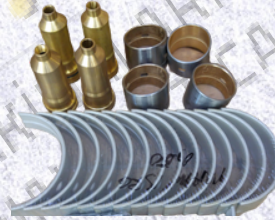

Piston Pin Ring Set

Fuel and Oil Pumps

IN - EX Valves

Seal Oils

Water and Oil Pumps

6HK1 Idle Gear and Front Damper

Oil Coolers and Covers

Turbo Chargers

EGR Coolers

Filters

Engines

Exhaust Manifolds

Crank Shafts

Covers

Piston Pim Ring Set

Gasket Kits and Valves

Turbos and Repair Kits

Water Pumps

Rings Bushings and Bearings

Engine Fans

Glow Plugs and Injectors

Flywheel Gears

Couplings

Seal oils